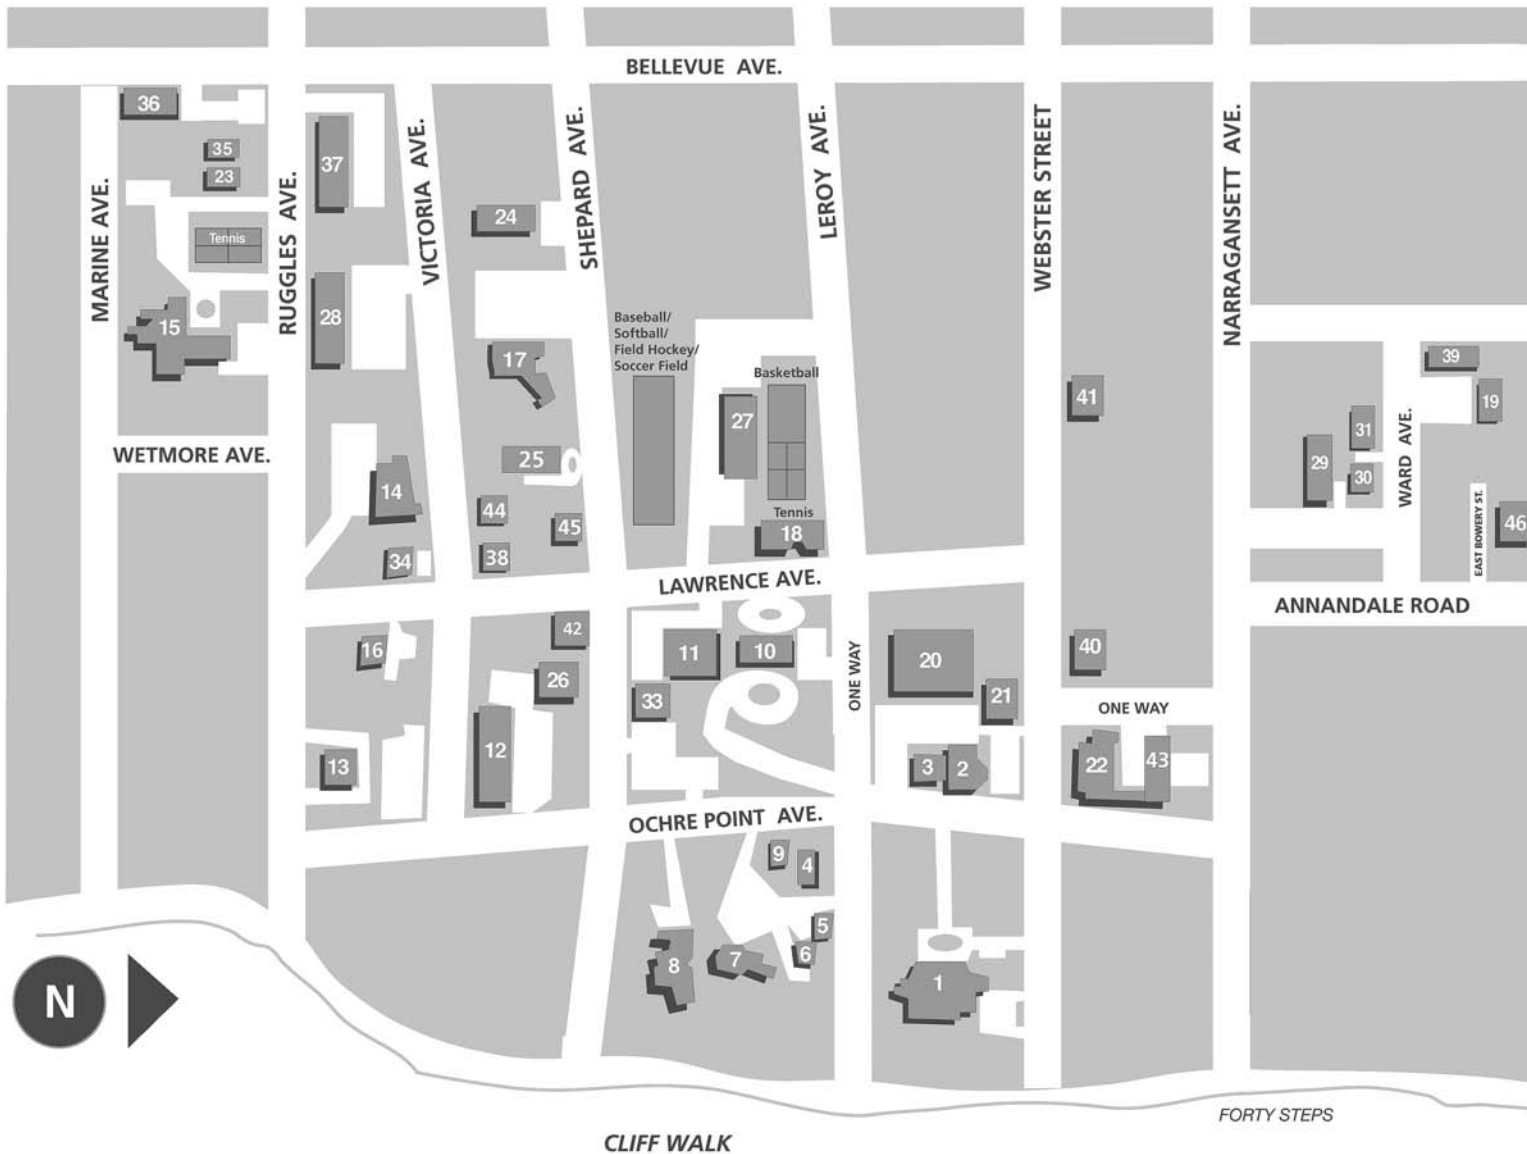

# Salve Regina UNIVERSITY *Campus Map*

## LEGEND

1. Ochre Court
2. North Hall
3. South Hall
4. Boathouse\*\*
5. Marian Hall\*\*
6. Angelus Hall\*\*
7. McAuley Hall\*\*
8. O'Hare Academic Center\*\*
9. Gatehouse\*\*
10. Wakehurst\*\*
11. McKillop Library\*\*
12. Reefer/Hunt Hall\*
13. Ochre Lodge\*
14. Founders Hall\*
15. Carey Mansion\* & Cecilia Hall\*\*
16. New Breakers Apartments\*
17. Watts Sherman House\*
18. Mercy Hall\*\*
19. Ward Avenue Apartments\*
20. Rodgers Recreation Center
21. Tobin Hall\*\*
22. Miley Hall\*
23. Seaview Hall\*
24. President's House
25. Carnlough Cottage\*
26. Moore Hall\*
27. Wetmore
28. Wallace Hall\*
29. Narragansett Hall\*
30. Narragansett I\*
31. Narragansett II\*
32. Conley Hall\*(not in use)
33. Munroe Center
34. The Hedges\*
35. Fairlawn Condos\*
36. Young Building\*/\*\*
37. Stoneacre\*
38. 80 Victoria Avenue\*
39. Grounds Building
40. 162 Webster Street\*
41. 134 Webster Street\*
42. Gorham House
43. New Residence\*
44. 74 Victoria Avenue\*
45. Graduate Studies
46. Facilities Office\*\*